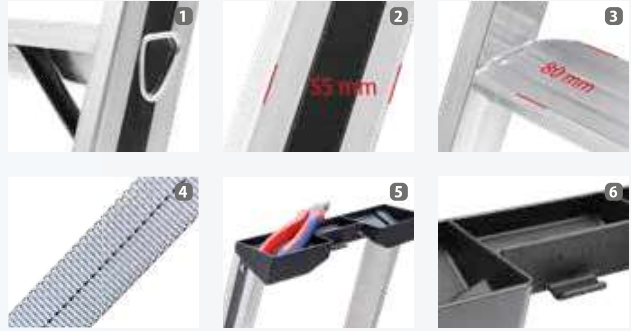

Step ladder with platform

70026

1. **Torsionally rigid** due to the flanged stile/step connection.
2. **Extra reinforced stile** for high stability and long service life.
3. Steps flush with stile, **step backside rounded**.
4. **High-strength restraining straps** from size 7.
5. **Spacious, practical tool tray**.
6. **Stable bucket hook** with 10 kg load-bearing capacity.

	3	4	5	6	7	8
Number of steps incl. platform	3	4	5	6	7	8
Stile (approx. mm)	55	55	55	55	55	55
Length (approx. m)	1,39	1,64	1,89	2,14	2,38	2,63
Standing height (approx. m)	0,65	0,88	1,12	1,35	1,58	1,81
Reach height (approx. m)	2,65	2,88	3,12	3,35	3,58	3,81
Total vertical height (approx. m)	1,25	1,48	1,71	1,95	2,18	2,40
Width top/bottom (approx. mm)	280/415	280/440	280/465	280/495	280/520	280/545
Base width (approx. m)	0,70	0,85	1,00	1,15	1,30	1,50
Platform size (approx. m)	0,25×0,25	0,25×0,25	0,25×0,25	0,25×0,25	0,25×0,25	0,25×0,25
Weight (approx. kg)	3,8	4,5	5,3	6,1	6,9	7,6
Order no.	7002603	7002604	7002605	7002606	7002607	7002608