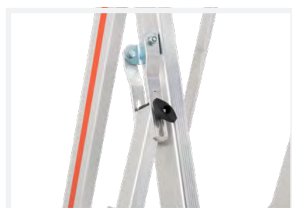

PLATFORM LADDER HYMER PROTECT C

- Hands-free, safe working thanks to fall protection on all sides.
- Comfortable and safe standing for longer periods of work thanks to the large platform.
- Comfortable way up thanks to 80 mm step depth.
- Highly stable thanks to foldable, transport-optimised stabilisers.
- Optimum transport by means of tip and roll wheels.
- Brace-free support section for more flexible usage.

Features:

- Platform dimensions 500 x 424 mm.

EN
131-7NF P 93-
352/353Max.
150 kg10
YEAR
GUARANTEE

Number of steps incl. platform	2	3	4	5	6
Stile (approx. mm)	71	71	71	71	71
Length (approx. m)	1.61	1.86	2.11	2.36	2.61
Standing height (height to platform) (approx. m)	0.46	0.69	0.92	1.16	1.39
Reach height (approx. m)	2.46	2.69	2.92	3.16	3.39
Vertical height (approx. m)	1.51	1.74	1.97	2.21	2.44
Width (approx. mm)	572	1,168	1,168	1,730	1,730
Base width (approx. m)	0.81	1.04	1.20	1.36	1.51
Folded LxWxH (approx. m)	1.75x0.58x0.28	2.00x0.61x0.32	2.26x0.61x0.32	2.51x0.61x0.32	2.76x0.61x0.32
Weight (approx. kg)	11.3	15.5	16.1	18.2	19.3
Foldable stabilisers	-	✓	✓	✓	✓
Order no.	838302	838303	838304	838305	838306